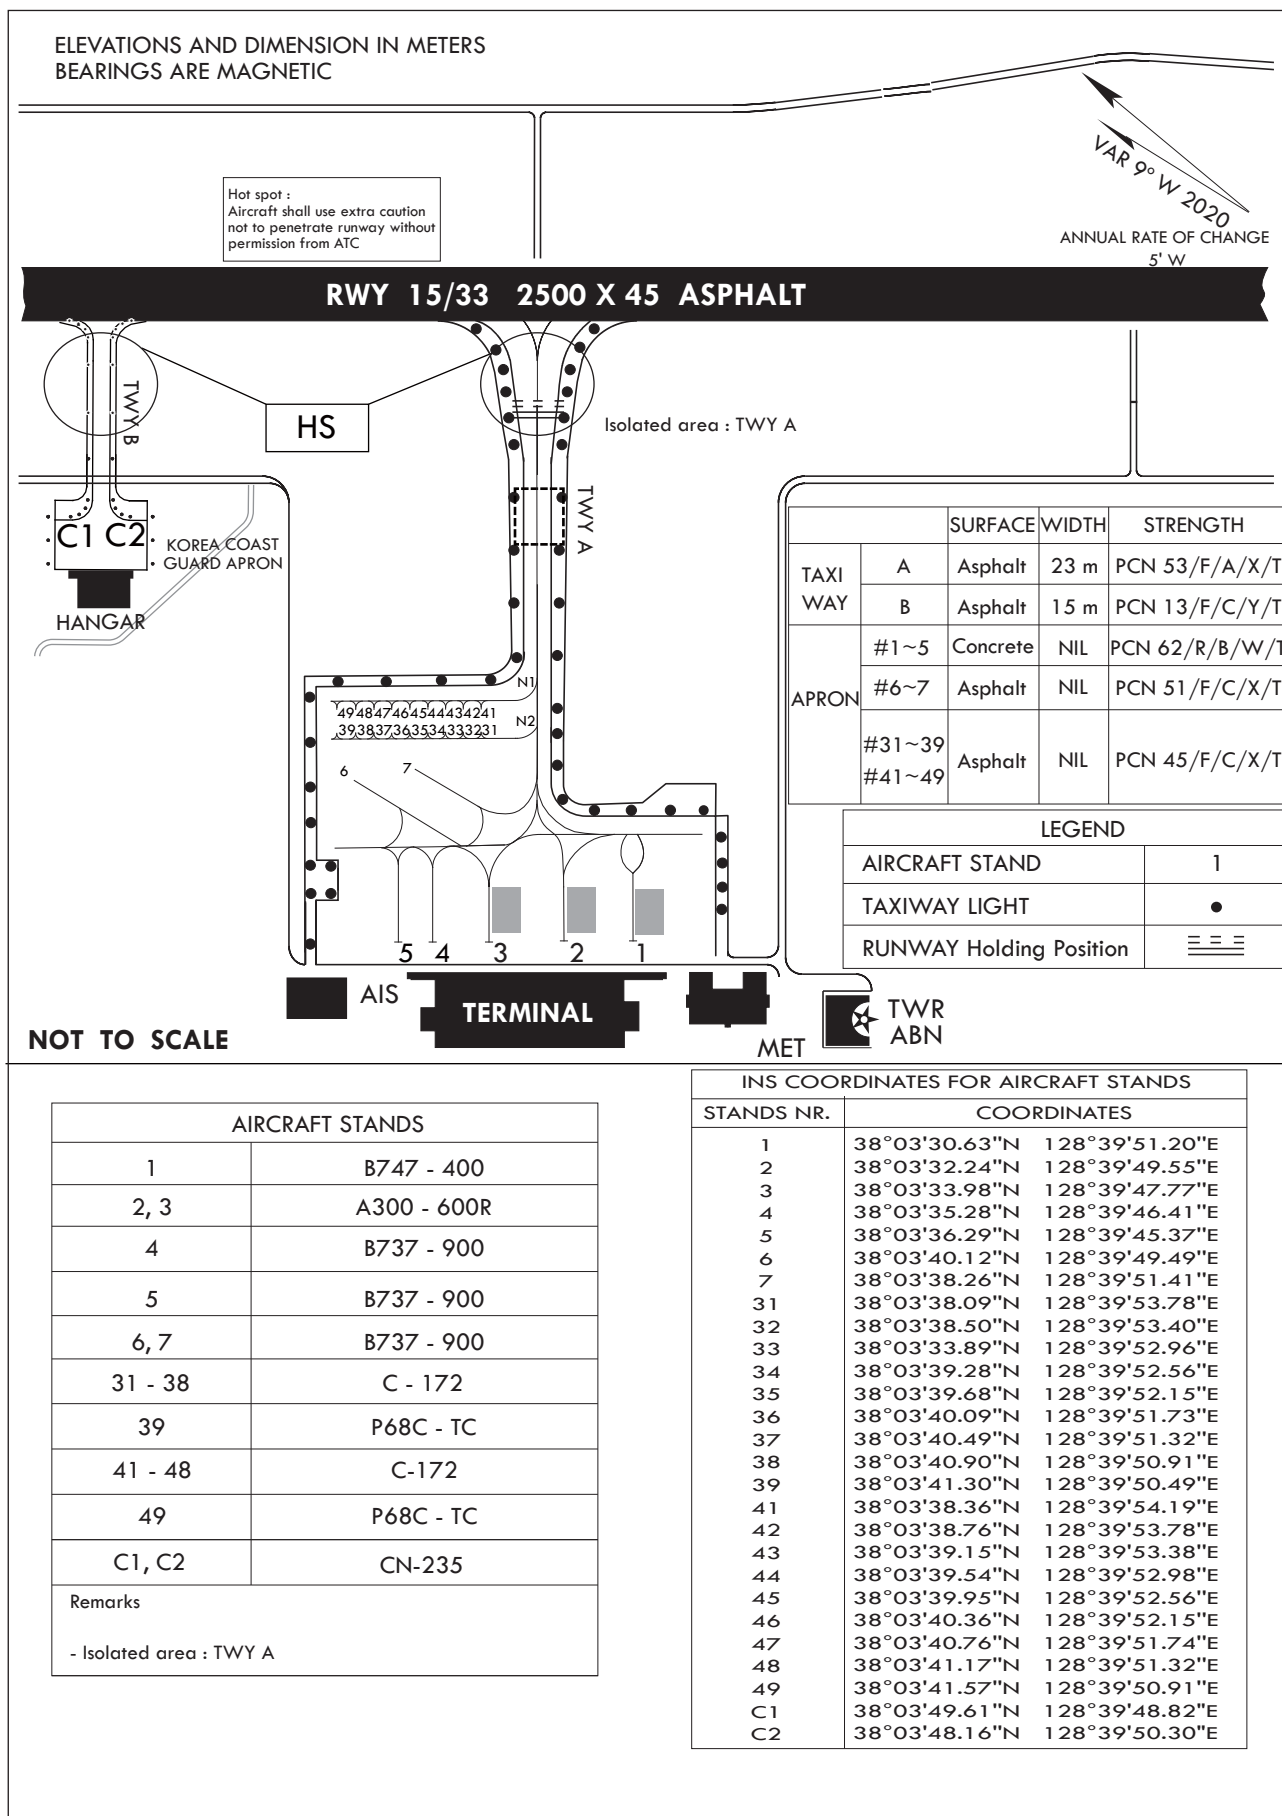

AIRCRAFT PARKING/
DOCKING CHART - ICAO

APRON ELEV
73.4 m

TWR 118.85
GND 124.3

YANGYANG/Yangyang INTL

Change : Information of GND frequency(123.15 MHz → 124.3 MHz).